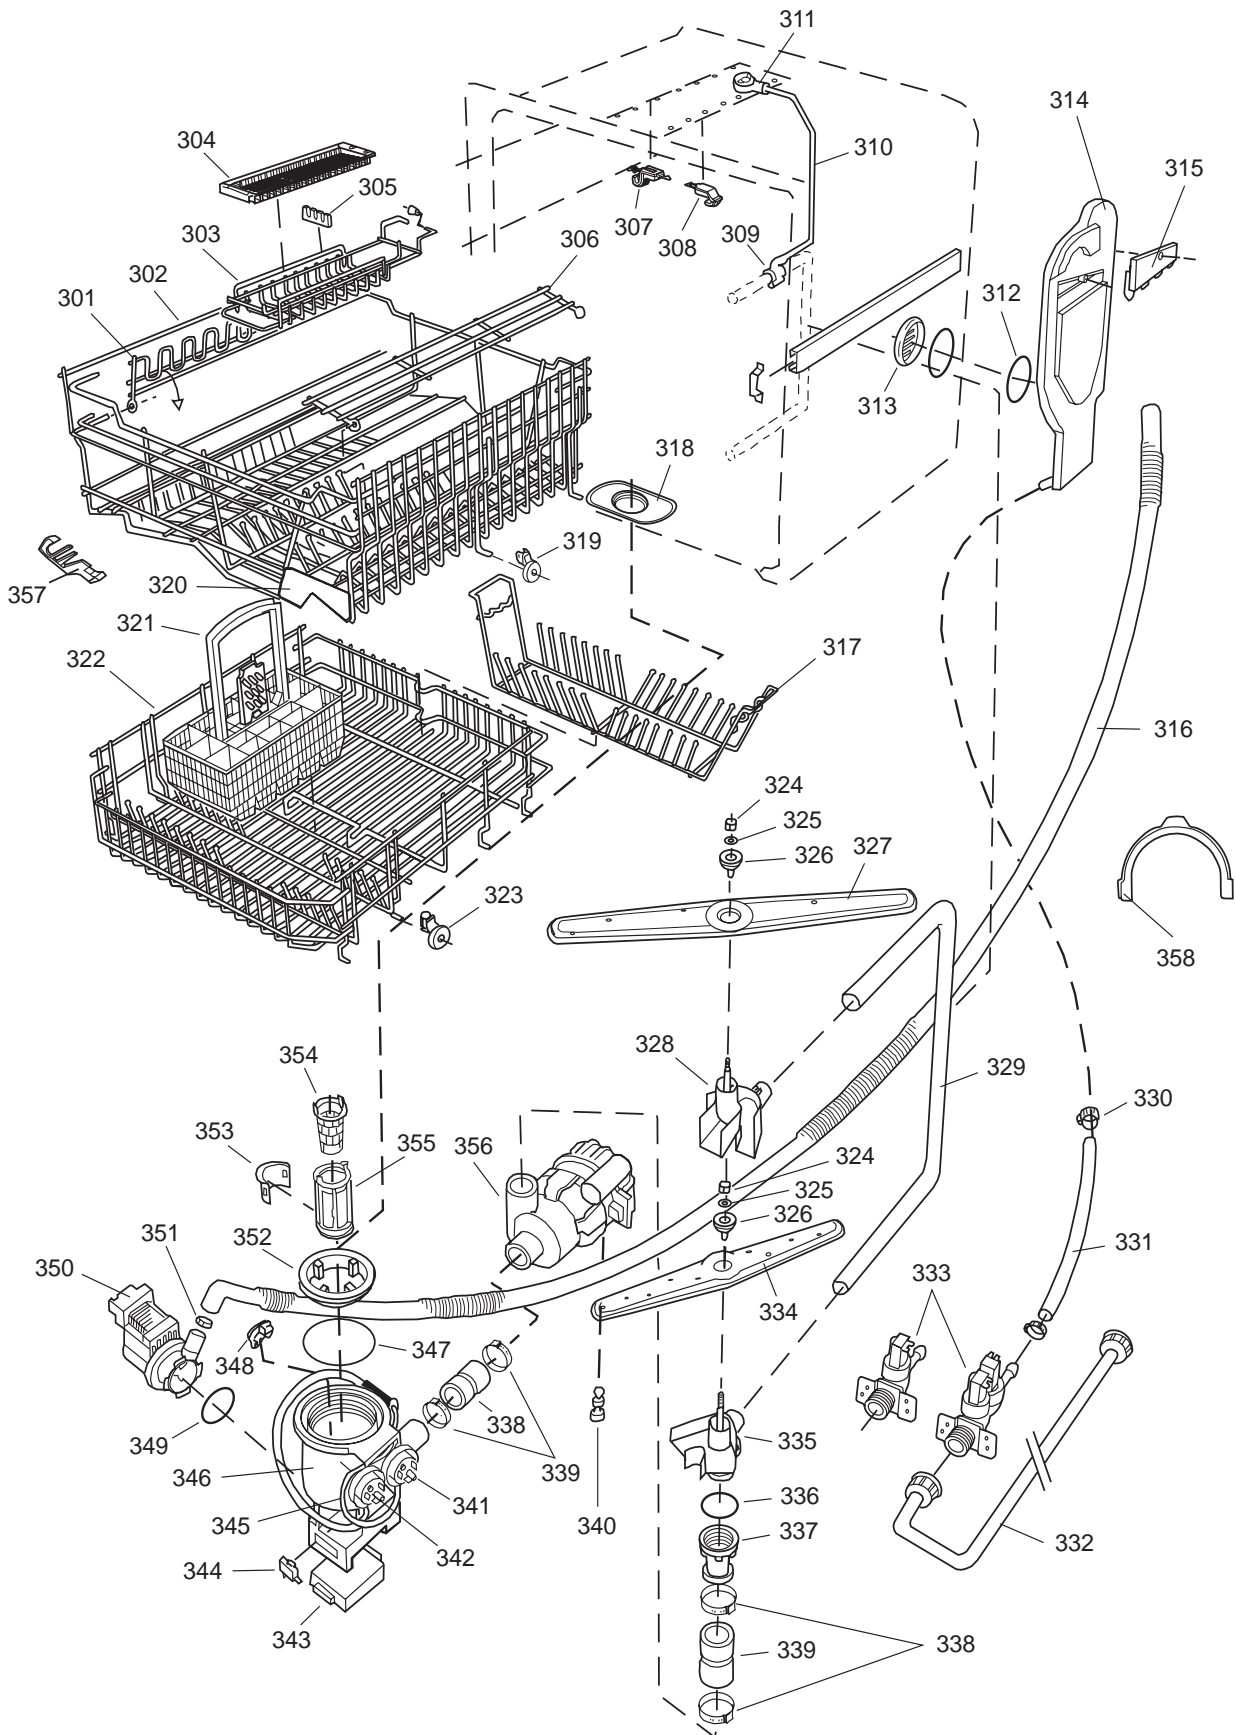

DISKSYSTEM

DISHWASHING SYSTEM

Dishwashing system

ASKO, D1876 US - Black Bi (DW954)

Pos	Spare part No.	Description	Qty	Comment
301	8071337-36	Cup Shelf Wine Glass 05/06 D	1 Pcs	
302	8801236-36	Upper Basket Gray	1 Pcs	
302	8801199-36	Rack, Upper 05 & 06 DW	1 Pcs	with cup shelf
306	8071336-36	Cup Shelf 05/06 DW	1 Pcs	
313	8057536-77	Lockring Airbreak Gray	1 Pcs	
314	8057514	Sub To 8801234	1 Pcs	
316	8070304	Drain Hose 05/06 DW	1 Pcs	
316	8075484	OUTLET HOSE NON RETURN VALVE	1 Pcs	
316-a	8052239	Hose Clamp, Squeeze	1 Pcs	
316-a	8073403	Non Return Valve	1 Pcs	
316-b	8053642	Hose Clip	1 Pcs	
318	8059740	Strainer Upper 05/06 DW	1 Pcs	
319	8058498-77	Wheel, Upper Basket 05/06 DW	4 Pcs	
320	8057506-77	Knife Stop	1 Pcs	
321	8801089-77	Cutlery Basket 05/06 DW	1 Pcs	
322	8801200-36	Lower Basket 05/06 DW	1 Pcs	
323	8009516-77	Rack Wheels Lower 05/06 DW	8 Pcs	
324	8901262	Nut for Spray Arm 05	2 Pcs	
325	8052095	Ceramic Washer, Spray Arm 05	2 Pcs	
326	8057070-77	Spray Arm Insert 05/06 DW	2 Pcs	
327	8072695	Spray Arm - Upper 05/06 DW	1 Pcs	
328	8057068-77	Spray Pipe Bearing Upper	1 Pcs	
329	8057063	Spray pipe, inner 05	1 Pcs	
330	8052189	Hose Clamp, Squeeze	2 Pcs	
331	8070622	Ruber Hose	1 Pcs	
332	8073879	Fill hose quick connect	1 Pcs	
333	8073995	Water valve single. Easy Ins	1 Pcs	
333	8072121	Fill Valve, Single 05/06 DW.	1 Pcs	
333-a	8902087	Screw, Plastic Housing 20 To	2 Pcs	
334	8072692	Spray Arm - Lower 05/06 DW	1 Pcs	
335	8057067-77	Lower Washarm Support 05/06	1 Pcs	
336	8901755	O-Ring Seal	1 Pcs	
337	8057069	Retainer Nut SprayArm 05/06	1 Pcs	
338	8052097	Hose Clamp, Circ. Pump 05/06	4 Pcs	
339	8057484	Hose, Circ. Pump 05/06 DW	2 Pcs	
340	8055095	BUFFER, Circumpump 03/04 DW	1 Pcs	
341	8071024	Level Switch 05/06 DW	1 Pcs	
343	8057053	Subs to 8075110	1 Pcs	
344	8060068	Micro Switch,Overfill 05/06	1 Pcs	
345	8058500	Hose Pressure Sw. 05/06 DW	1 Pcs	
346	8801123	Replaces 8075197-77. Sump 05	1 Pcs	
347	8058503	O-Ring, Sump 05/06 DW	1 Pcs	
348	8057487-79	Sump Plug DW 05/06 Cleanout	1 Pcs	
349	8002584	O-Ring, Drain Pump 05/06 DW	1 Pcs	
350	8072032	Drain Pump 05/06 DW	1 Pcs	
351	8052239	Hose Clamp, Squeeze	1 Pcs	
352	8057488	Locking ring, bottom well 05	1 Pcs	
353	8058454	Cover Str. Basket 05/06 DW	1 Pcs	
354	8057972-77	Strainer Basket Grey 05/06 D	1 Pcs	
355	8057486-77	Filter, fine 05 & 06 DW	1 Pcs	
356	8071250	Circ. Pump 05/06 DW	1 Pcs	
356-a	8075380	capacitor D3000	1 Pcs	
357	8071214-77	Knife Holder 05/06 DW	2 Pcs	
358	8050805	GOOSE NECK for DRAIN HOSE	1 Pcs	
358	8072528-77	Holder Outlet Hose	1 Pcs